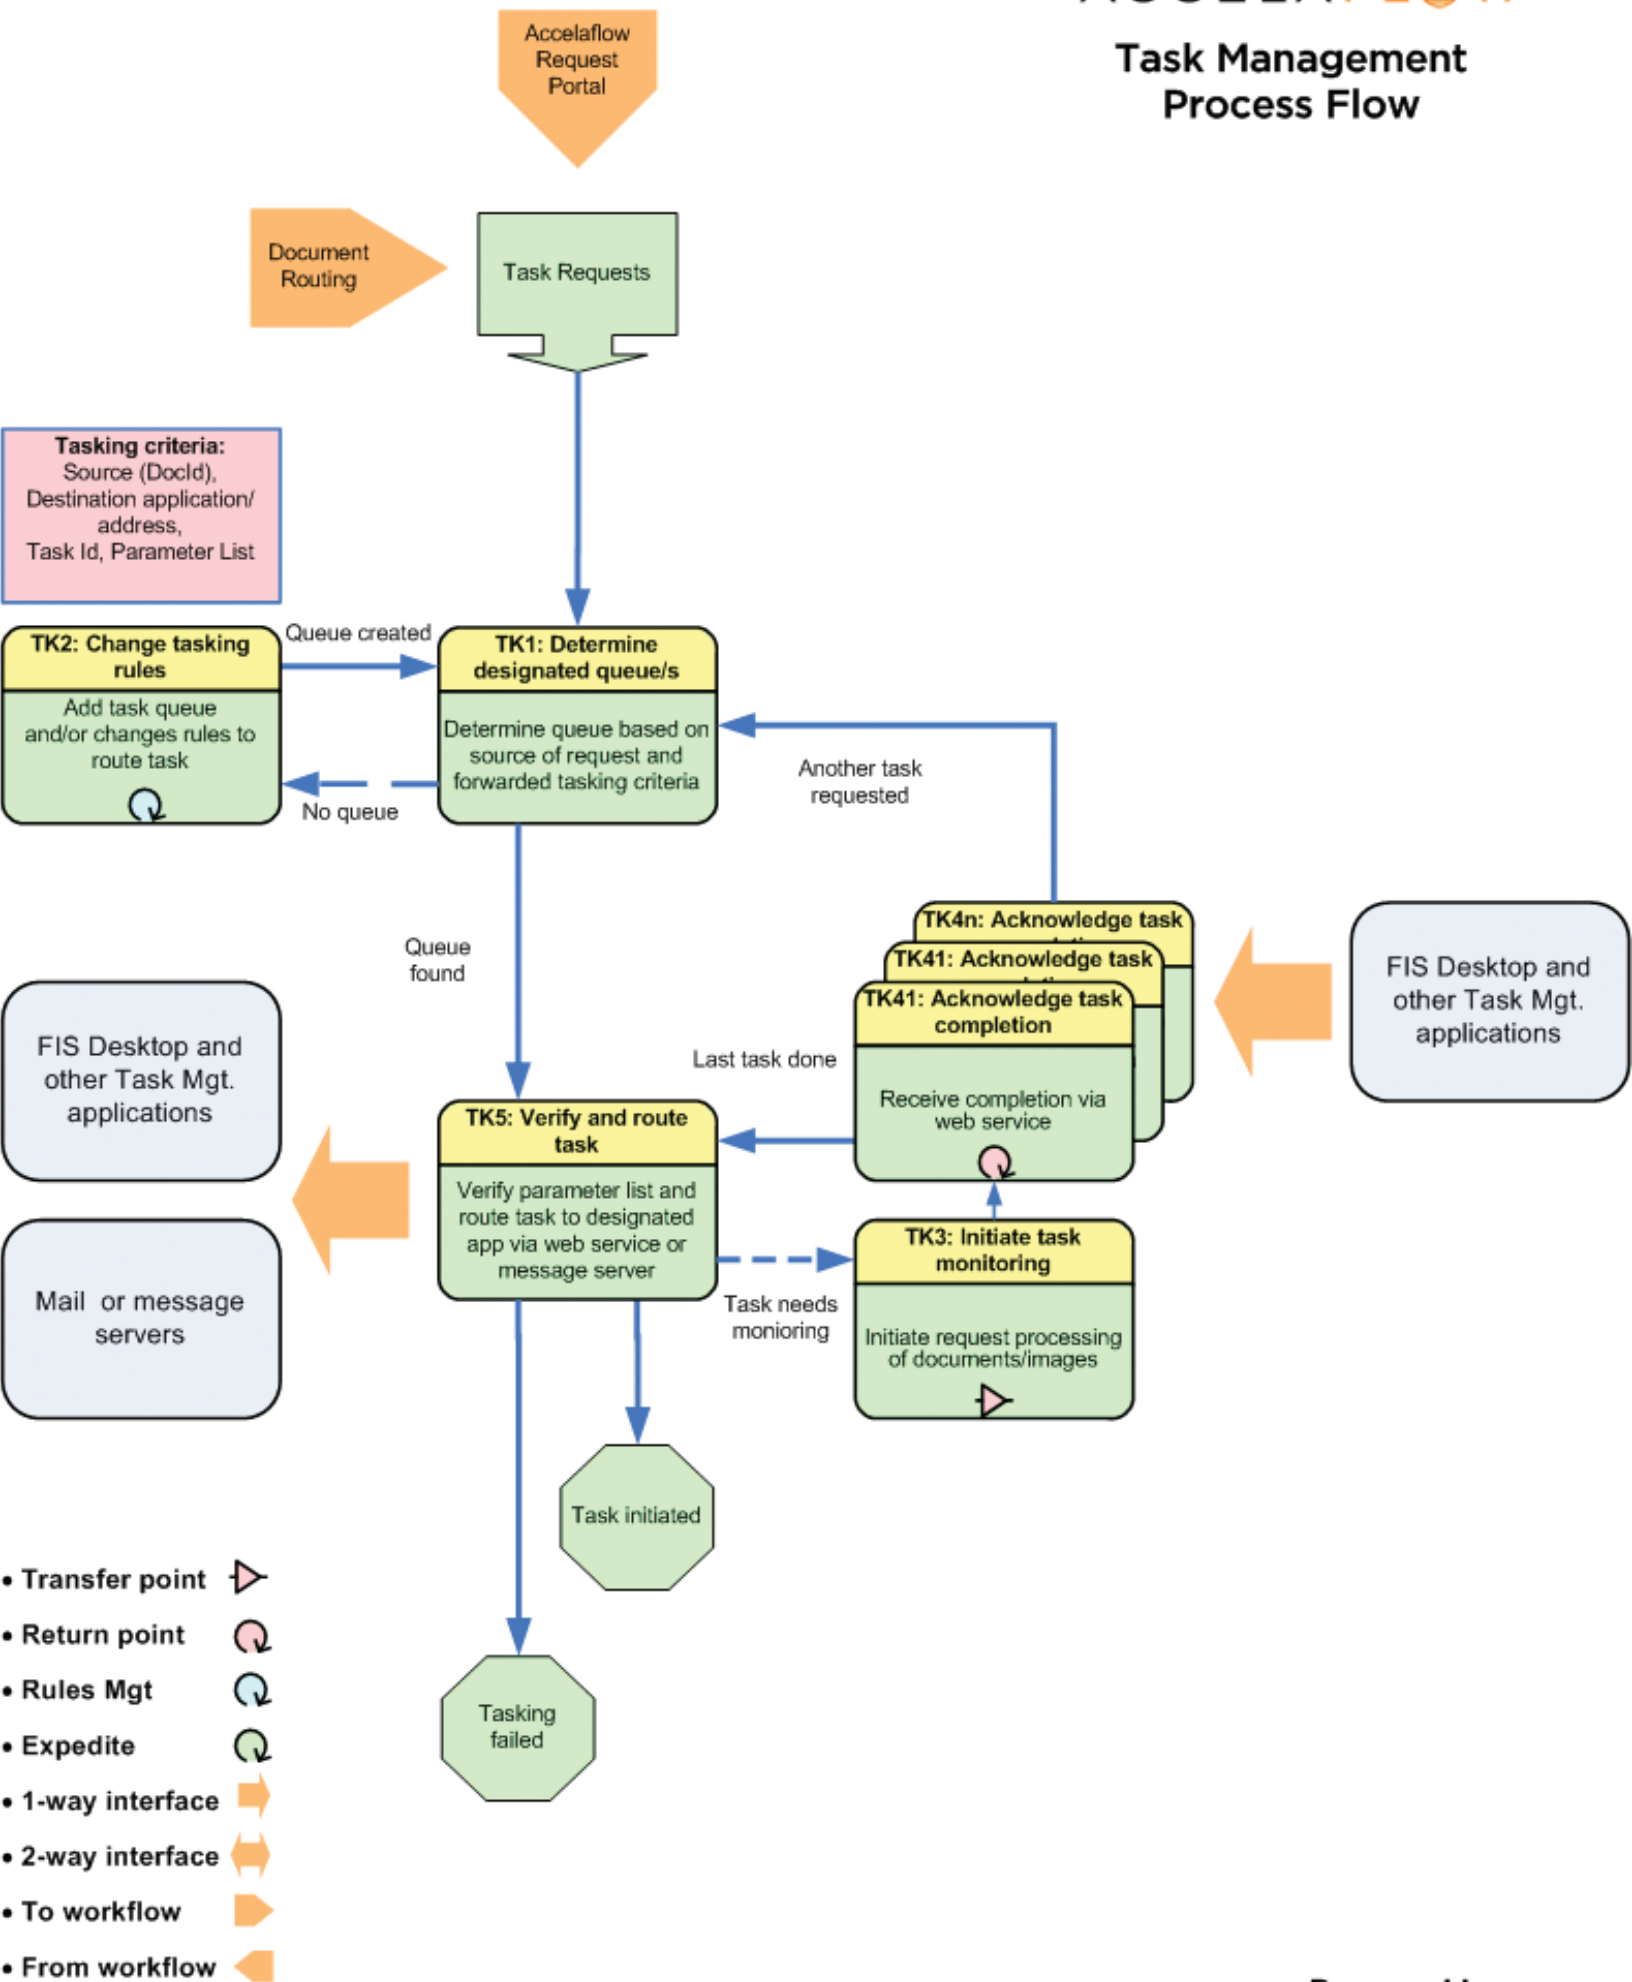

Task Management Process Flow

- Transfer point
- Return point
- Rules Mgt
- Expedite
- 1-way interface
- 2-way interface
- To workflow
- From workflow